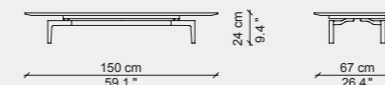

249
VOLAGE EX-S

2018
PHILIPPE STARCK

ENG This versatile coffee table designed by Philippe Starck with luxury finishes is perfect for use in lounge areas, corporate offices and upscale hotels. The low table is available in several types of marble, including white Carrara, nero Marquina and grigio Carnico, while the aluminum base comes in painted matte black or white finish.

ITA Un tavolino di design versatile, progettato da Philippe Starck con finiture di lusso e perfetto per usi in aree lounge, uffici di rappresentanza e hotel prestigiosi. Il tavolino è proposto in bianco Carrara, nero Marquina e grigio Carnico, mentre la base in alluminio è caratterizzata da finiture verniciate nero e bianco opachi.

FRA Cette table basse design polyvalente, conçue par Philippe Starck, arbore des finitions de luxe et est parfaite pour meubler les espaces lounge, les bureaux de représentation et les hôtels prestigieux. La table basse est proposée en une grande variété de marbres – blanc Carrara, nero Marquina, gris Carnico – tandis que le piétement en aluminium se démarque par des finitions peintes en noir ou blanc mat.

DE Ein vielseitiges Design-Tischchen, entworfen von Philippe Starck, mit wertvollen Oberflächen, perfekt zur Verwendung in Lounge-Bereichen, Repräsentationsbüros und erstklassigen Hotels. Der Beistelltisch ist mit einer breiten Auswahl an Marmorplatten erhältlich, darunter Bianco Carrara, Nero Marquina, Grigio Carnico Marmor, während das Aluminiumgestell sich durch schwarze oder mattweiße Lackierung kennzeichnet.

249 P11_

249 P13_

FINISHES - FINITURE - FINITIONS - AUSFÜHRUNGEN

Matte black painted aluminium
Alluminio verniciato nero opaco
Aluminium teinté noir mat
Aluminium schwarz matt lackiert