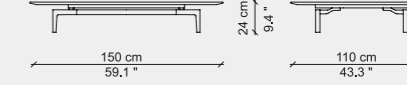

249 P13_

FINISHES - FINITURE - FINITIONS - AUSFÜHRUNGEN